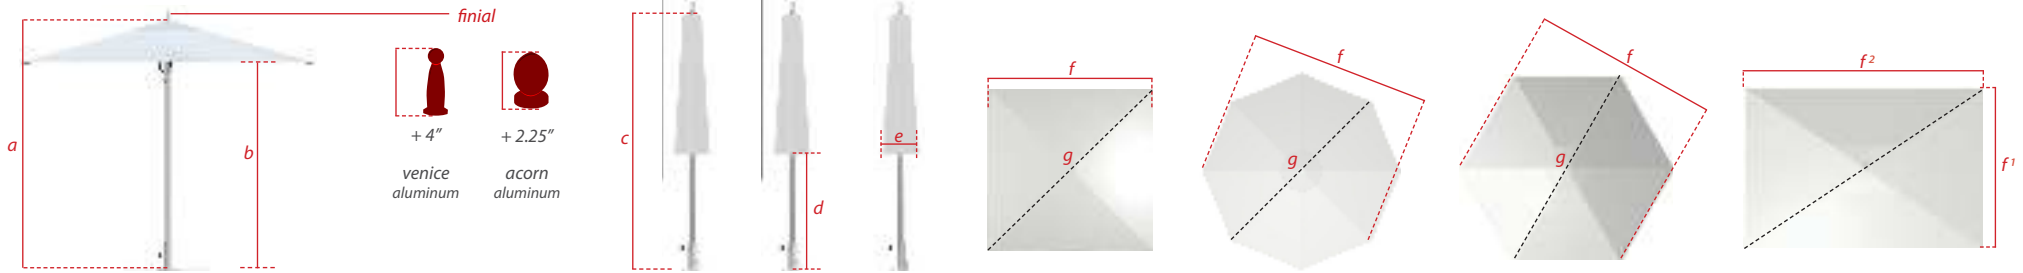

classic	sizes [ft/m]	applies to				mast height (open position)	canopy clearance	mast height (closed position)	table clearance	closed parasol width	flat to flat (Open Umbrella)	point to point	canopy area coverage
		premium ocean master	plantation	essential bay master	vineyard								
	5.5' / 1.65m	✓	✓	✓	✓	93 / 237	78 / 198	93 / 237	45 / 114	11 / 28	64 / 163	91 / 232	28.75
	6.5' / 2.0m	✓	✓	✓	✓	93 / 237	75 / 190.5	93 / 237	32 / 81	10 / 25	79 / 201	113 / 288	44.5
	7.5' / 2.25m	✓	✓	✓	✓	97 / 247	78 / 198	97 / 247	33 / 84	12 / 30	88 / 224	125 / 318	54.25
	8.5' / 2.6m (4 ribs)	n/a	n/a	✓	✓	93 / 237	70 / 190.5	93 / 237	24 / 60	13 / 33	95 / 241	135 / 343	72
	8.5' / 2.6m (8 ribs)	✓	✓	n/a	n/a	96.5 / 245	73 / 185	96.5 / 245	23 / 58	9 / 23	102 / 260	144 / 366	72
	10.0' / 3.0m auto-scope	✓	✓	n/a	n/a	103 / 262	84 / 213	118 / 300	32 / 81	15 / 38	119 / 303	170 / 432	94.25
	6.0' / 1.8m	✓	✓	n/a	n/a	91 / 232	77 / 195	91 / 232	52 / 132	11 / 28	68 / 173	73 / 186	26
	7.5' / 2.25m	✓	✓	✓	✓	93 / 237	78 / 198	93 / 237	45 / 114	16 / 41	85 / 216	92 / 234	40.75
	9.0' / 2.75m	✓	✓	✓	✓	93 / 237	74 / 188	93 / 237	36 / 91	10 / 25	105 / 267	113 / 288	62.75
	10.5' / 3.2m	✓	✓	✓	✓	97 / 247	78 / 198	97 / 247	32 / 81	12 / 31	115 / 293	125 / 318	76.75
	11.5' / 3.6m	✓	✓	n/a	n/a	97 / 247	75 / 190	97 / 247	27 / 68	11 / 28	125 / 318	135 / 343	89.5
	13.0' / 4.0m auto-scope	✓	✓	n/a	n/a	100 / 254	83 / 210	113 / 288	30 / 76	12 / 31	142 / 361	154 / 392	116.5
	7.0' / 2.15m	✓	✓	✓	✓	93 / 237	80 / 203	93 / 237	45 / 114	11 / 28	79 / 201	92 / 234	37.5
	8.5' / 2.6m	✓	✓	✓	✓	93 / 237	76 / 193	93 / 237	35 / 89	12 / 31	100 / 254	113 / 288	57.5
	10.0' / 3.0m	✓	✓	✓	✓	97 / 247	77 / 196	97 / 247	32 / 81	12 / 31	108 / 275	125 / 318	70.5
	11.0' / 3.4m	✓	✓	n/a	n/a	97 / 247	73 / 185	97 / 247	28 / 71	14 / 36	116 / 295	135 / 343	82.25
	5.0' x 8.0' / 1.5m x 2.45m	✓	✓	n/a	n/a	97 / 247	80 / 203	97 / 247	39 / 99	11 / 28	f¹ X f² 57x98 145x249	113 / 288	38.75
	6.0' x 9.0' / 1.8m x 2.75m	✓	✓	✓	✓	97 / 247	74 / 188	97 / 247	28 / 71	7 / 18	f¹ X f² 75x112 191x285	134 / 340	58.25
	8.0' x 12.0' / 2.45m x 3.65m auto-scope	✓	✓	n/a	n/a	103 / 262	86 / 218	115 / 293	31 / 79	13 / 33	f¹ X f² 95x142 242x361	171 / 435	93.75

Dimension Tolerances ± 2"
Dimensions shown correspond to indicated lift system
Options are subject to change without notice
Some options are only available in certain sizes and shapes