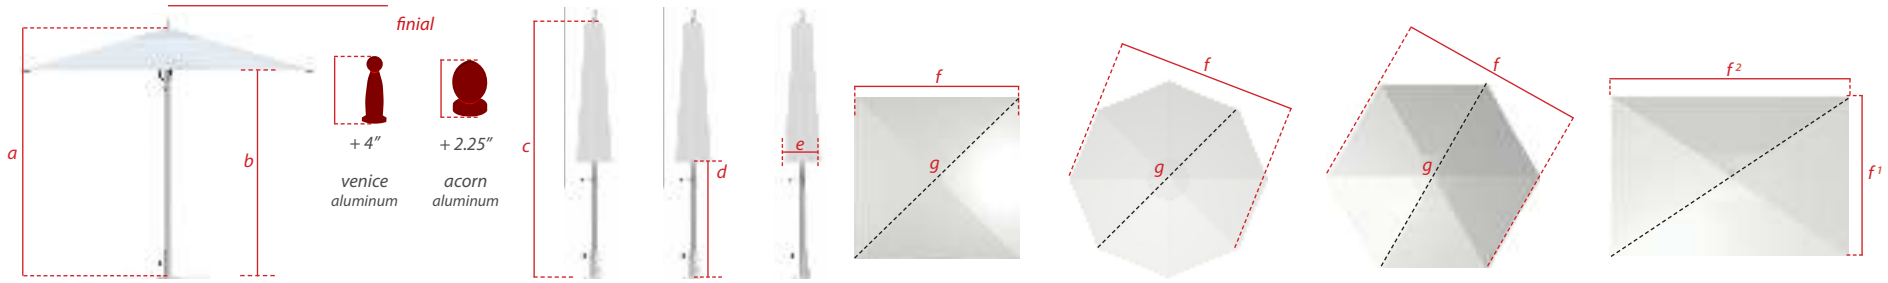

ocean master and plantation classic

"easy drive" crank lift system

	sizes [ft/m]	mast height (open position) a (in/cm)	canopy clearance b (in/cm)	mast height (closed position) c (in/cm)	table clearance d (in/cm)	closed parasol width e (in/cm)	flat to flat (Open Umbrella) f (in/cm)	point to point g (in/cm)	canopy area coverage ft²	crank handle clearance
square 	6.5' / 2.0m	95 / 242	75 / 190	95 / 242	38 / 96	12 / 31	80 / 204	113 / 288	44.5	
	7.5' / 2.25m	95 / 242	73 / 185	95 / 242	32 / 81	13 / 33	88 / 244	124 / 315	54.25	
	8.5' / 2.6m	106 / 210	82 / 208	106 / 270	32 / 81	13 / 33	101 / 257	143 / 363	72	
	10.0' / 3.0m <i>telescoping mast</i>	104.5 / 265	83 / 210	139 / 354	52 / 132	15 / 81	119.5 / 304	169 / 430	99.25	
octagon 	9.0' / 2.75m	94 / 188	80 / 203	94 / 188	37 / 94	15 / 81	105.5 / 268	114 / 290	62.75	
	10.5' / 3.2m	94 / 188	77 / 196	94 / 188	32 / 81	16 / 41	115 / 293	125 / 317.5	76.75	
	11.5' / 3.6m <i>telescoping mast</i>	97 / 247	75 / 190	121 / 308	51 / 130	16 / 41	125 / 318	135 / 343	89.5	
	13.0' / 4.0m <i>telescoping mast</i>	102 / 259	77 / 196	130.5 / 331	53 / 135	17 / 43	143 / 363	155 / 394	115	
hexagon 	8.5' / 2.6m	95 / 242	78 / 198	95 / 242	36 / 91	11 / 28	98 / 249	113 / 288	57.5	
	10.0' / 3.0m	95 / 242	77 / 196	95 / 242	33 / 84	16 / 41	109 / 277	125 / 317.5	70.5	
	11.0' / 3.4m	99 / 252	77 / 195	99 / 252	30 / 76	12 / 31	117 / 298	135 / 343	82.25	
rectangle 	6.0' x 9.0' / 1.8m x 2.75m	98 / 249	76 / 143	98 / 249	29 / 73	13 / 33	f¹ X f² 75x112 191x285	135 / 343	58.25	
	8.0' x 12.0' / 2.45m x 3.65m <i>telescoping mast</i>	100 / 254	87 / 221	134 / 340	48.5 / 123	18 / 132	f¹ X f² 94x141 239x359	172 / 437	92	

Dimension Tolerances ± 2"
Dimensions shown correspond to indicated lift system
Options are subject to change without notice
Some options are only available in certain sizes and shapes

Pole Diameter 1.5"
base height not included